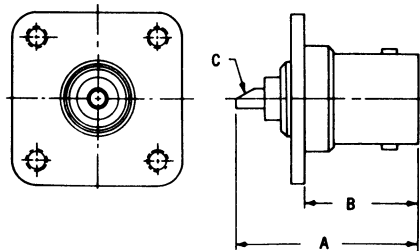

SEE LAST PAGE FOR MOUNTING DIMENSIONS.

PLUG TYPE RECEPTACLES

DELTA PART NO.	DIELECTRIC	DIMENSIONS			MTG. FIG.
		A	B	C	
1423-000-A331	Teflon	1-3/32	53/64	.106	33

SEE LAST PAGE FOR MOUNTING DIMENSIONS.

PANEL RECEPTACLES

DELTA PART NO.	DIELECTRIC	DIMENSIONS			MTG. FIG.
		A	B	C	
UG568/U	Teflon	1-1/16	43/64	.106	26
1413-000-A331	Teflon	1-1/16	43/64	.106	33