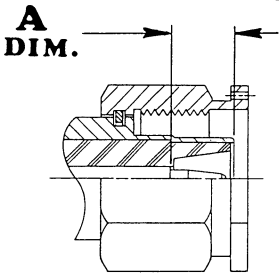

CONNECTOR INTERFACE GAGES

SC SERIES

MODEL NO. SC-FP	A	LIMITS	.283/.303
	DIAL GRADUATIONS		.0005
	CONNECTOR TYPE		FEMALE JACK
MILITARY SPECIFICATION		MIL-C-39012, MIL-STD-348	

MODEL NO. SC-MP	A	LIMITS	.307/.327
	DIAL GRADUATIONS		.0005
	CONNECTOR TYPE		MALE PLUG
MILITARY SPECIFICATION		MIL-C-39012, MIL-STD-348	

MODEL NO. SC-FD	A	LIMITS	.289/.309
	DIAL GRADUATIONS		.0005
	CONNECTOR TYPE		FEMALE JACK
MILITARY SPECIFICATION		MIL-C-39012, MIL-STD-348	

MODEL NO. SC-MD	A	LIMITS	.309/.329
	DIAL GRADUATIONS		.0005
	CONNECTOR TYPE		MALE PLUG
MILITARY SPECIFICATION		MIL-C-39012, MIL-STD-348	

CONNECTOR INTERFACE GAGES

SC SERIES

MODEL NO. SC-TFP	A	LIMITS	.301/.305
		DIAL GRADUATIONS	.0001
		CONNECTOR TYPE	FEMALE TEST JACK
MILITARY SPECIFICATION		MIL-C-39012, MIL-STD-348 MIL-T-81490	

MODEL NO. SC-TMP	A	LIMITS	.306/.310
		DIAL GRADUATIONS	.0001
		CONNECTOR TYPE	MALE TEST PLUG
MILITARY SPECIFICATION		MIL-C-39012, MIL-STD-348 MIL-T-81490	