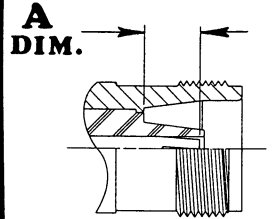

CONNECTOR INTERFACE GAGES

SC SERIES

MODEL NO. SC-TFP	A	LIMITS	.301/.305
		DIAL GRADUATIONS	.0001
		CONNECTOR TYPE	FEMALE TEST JACK
MILITARY SPECIFICATION		MIL-C-39012, MIL-STD-348 MIL-T-81490	

MODEL NO. SC-TMP	A	LIMITS	.306/.310
		DIAL GRADUATIONS	.0001
		CONNECTOR TYPE	MALE TEST PLUG
MILITARY SPECIFICATION		MIL-C-39012, MIL-STD-348 MIL-T-81490	