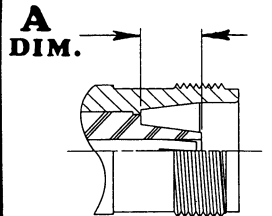

CONNECTOR INTERFACE GAGES

SC SERIES

MODEL NO. SC-TFP	A	LIMITS	.301/.305
		DIAL GRADUATIONS	.0001
		CONNECTOR TYPE	FEMALE TEST JACK
MILITARY SPECIFICATION		MIL-C-39012, MIL-STD-348 MIL-T-81490	

MODEL NO. SC-TMP	A	LIMITS	.306/.310
		DIAL GRADUATIONS	.0001
		CONNECTOR TYPE	MALE TEST PLUG
MILITARY SPECIFICATION		MIL-C-39012, MIL-STD-348 MIL-T-81490	

MODEL NO. SC-TFD	A	LIMITS	.304/.308
		DIAL GRADUATIONS	.0001
		CONNECTOR TYPE	FEMALE TEST JACK
MILITARY SPECIFICATION		MIL-C-39012, MIL-STD-348 MIL-T-81490	

MODEL NO. SC-TMD	A	LIMITS	.309/.312
		DIAL GRADUATIONS	.0001
		CONNECTOR TYPE	MALE TEST PLUG
MILITARY SPECIFICATION		MIL-C-39012, MIL-STD-348 MIL-T-81490	