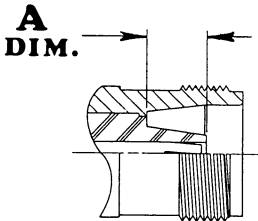

CONNECTOR INTERFACE GAGES

SC SERIES

MODEL NO. SC-FP	A	LIMITS	.283/.303
	DIAL GRADUATIONS		.0005
	CONNECTOR TYPE		FEMALE JACK
MILITARY SPECIFICATION		MIL-C-39012, MIL-STD-348	

MODEL NO. SC-MP	A	LIMITS	.307/.327
	DIAL GRADUATIONS		.0005
	CONNECTOR TYPE		MALE PLUG
MILITARY SPECIFICATION		MIL-C-39012, MIL-STD-348	

MODEL NO. SC-FD	A	LIMITS	.289/.309
	DIAL GRADUATIONS		.0005
	CONNECTOR TYPE		FEMALE JACK
MILITARY SPECIFICATION		MIL-C-39012, MIL-STD-348	

MODEL NO. SC-MD	A	LIMITS	.309/.329
	DIAL GRADUATIONS		.0005
	CONNECTOR TYPE		MALE PLUG
MILITARY SPECIFICATION		MIL-C-39012, MIL-STD-348	

CONNECTOR INTERFACE GAGES

SC SERIES

MODEL NO. SC-TFP	A	LIMITS	.301/.305
		DIAL GRADUATIONS	.0001
		CONNECTOR TYPE	FEMALE TEST JACK
MILITARY SPECIFICATION		MIL-C-39012, MIL-STD-348 MIL-T-81490	

MODEL NO. SC-TMP	A	LIMITS	.306/.310
		DIAL GRADUATIONS	.0001
		CONNECTOR TYPE	MALE TEST PLUG
MILITARY SPECIFICATION		MIL-C-39012, MIL-STD-348 MIL-T-81490	