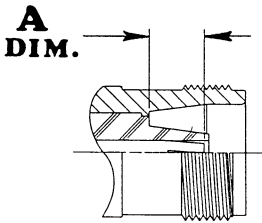

CONNECTOR INTERFACE GAGES

SC SERIES

MODEL NO. SC-FP	A	LIMITS	.283/.303
	DIAL GRADUATIONS		.0005
	CONNECTOR TYPE		FEMALE JACK
MILITARY SPECIFICATION		MIL-C-39012, MIL-STD-348	

MODEL NO. SC-MP	A	LIMITS	.307/.327
	DIAL GRADUATIONS		.0005
	CONNECTOR TYPE		MALE PLUG
MILITARY SPECIFICATION		MIL-C-39012, MIL-STD-348	

MODEL NO. SC-FD	A	LIMITS	.289/.309
	DIAL GRADUATIONS		.0005
	CONNECTOR TYPE		FEMALE JACK
MILITARY SPECIFICATION		MIL-C-39012, MIL-STD-348	

MODEL NO. SC-MD	A	LIMITS	.309/.329
	DIAL GRADUATIONS		.0005
	CONNECTOR TYPE		MALE PLUG
MILITARY SPECIFICATION		MIL-C-39012, MIL-STD-348	

CONNECTOR INTERFACE GAGES

SC SERIES

MODEL NO. SC-TFP	A	LIMITS	.301/.305
		DIAL GRADUATIONS	.0001
		CONNECTOR TYPE	FEMALE TEST JACK
MILITARY SPECIFICATION		MIL-C-39012, MIL-STD-348 MIL-T-81490	

MODEL NO. SC-TMP	A	LIMITS	.306/.310
		DIAL GRADUATIONS	.0001
		CONNECTOR TYPE	MALE TEST PLUG
MILITARY SPECIFICATION		MIL-C-39012, MIL-STD-348 MIL-T-81490	