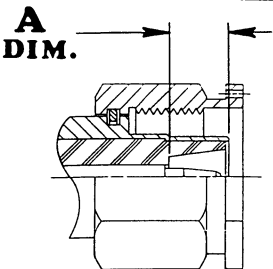

CONNECTOR INTERFACE GAGES

SC SERIES

MODEL NO. SC-FP	A	LIMITS	.283/.303
	DIAL GRADUATIONS		.0005
	CONNECTOR TYPE		FEMALE JACK
MILITARY SPECIFICATION		MIL-C-39012, MIL-STD-348	

MODEL NO. SC-MP	A	LIMITS	.307/.327
	DIAL GRADUATIONS		.0005
	CONNECTOR TYPE		MALE PLUG
MILITARY SPECIFICATION		MIL-C-39012, MIL-STD-348	

MODEL NO. SC-FD	A	LIMITS	.289/.309
	DIAL GRADUATIONS		.0005
	CONNECTOR TYPE		FEMALE JACK
MILITARY SPECIFICATION		MIL-C-39012, MIL-STD-348	

MODEL NO. SC-MD	A	LIMITS	.309/.329
	DIAL GRADUATIONS		.0005
	CONNECTOR TYPE		MALE PLUG
MILITARY SPECIFICATION		MIL-C-39012, MIL-STD-348	

CONNECTOR INTERFACE GAGES

SC SERIES

MODEL NO. SC-TFP	A	LIMITS	.301/.305
		DIAL GRADUATIONS	.0001
		CONNECTOR TYPE	FEMALE TEST JACK
MILITARY SPECIFICATION		MIL-C-39012, MIL-STD-348 MIL-T-81490	

MODEL NO. SC-TMP	A	LIMITS	.306/.310
		DIAL GRADUATIONS	.0001
		CONNECTOR TYPE	MALE TEST PLUG
MILITARY SPECIFICATION		MIL-C-39012, MIL-STD-348 MIL-T-81490	