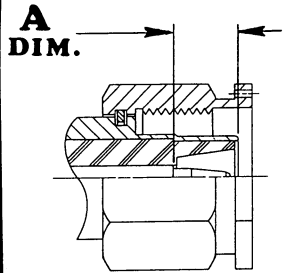

CONNECTOR INTERFACE GAGES

SC SERIES

MODEL NO. SC-TFP	A	LIMITS	.301/.305
		DIAL GRADUATIONS	.0001
		CONNECTOR TYPE	FEMALE TEST JACK
MILITARY SPECIFICATION		MIL-C-39012, MIL-STD-348 MIL-T-81490	

MODEL NO. SC-TMP	A	LIMITS	.306/.310
		DIAL GRADUATIONS	.0001
		CONNECTOR TYPE	MALE TEST PLUG
MILITARY SPECIFICATION		MIL-C-39012, MIL-STD-348 MIL-T-81490	