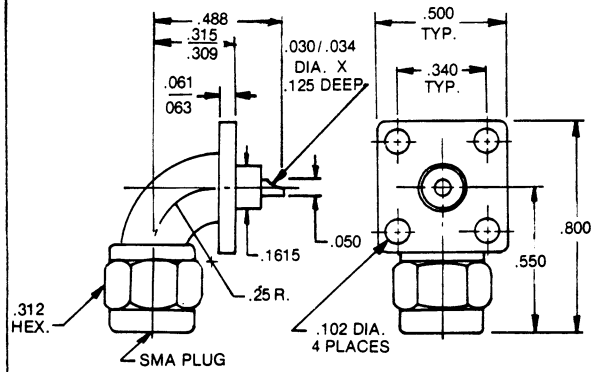

### Radius Right Angle Flange Mount Plug

Lower VSWR  
One Piece Contact  
Solder Pot

2961-6001