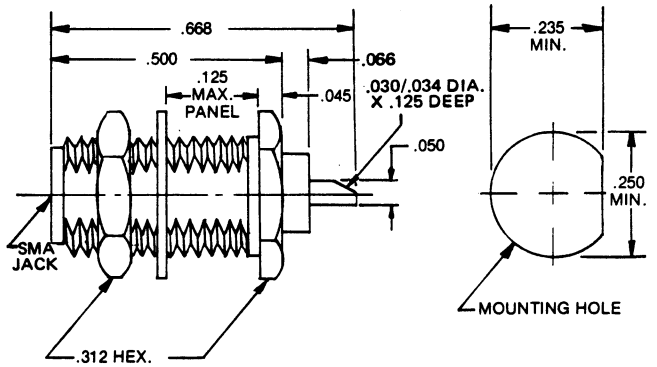

Bulkhead Jack Receptacle

D Flat Epoxy Captivated Contact Solder Pot

2970-6003