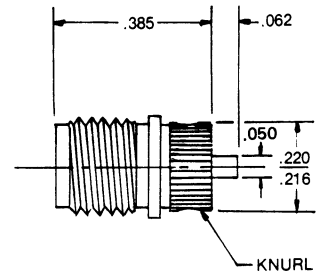

SMA SERIES FLANGE MOUNT

Radius Right Angle Flange Mount Plug

Lower VSWR
One Piece Contact
Solder Pot

2961-6001

SMA BULKHEAD JACKS

Press Fit Jack

Captivated Contact

2970-6012

Bulkhead Feedthrough Jack

Epoxy Captivated Contact

2975-6002

Bulkhead Jack Receptacle

2971-6013