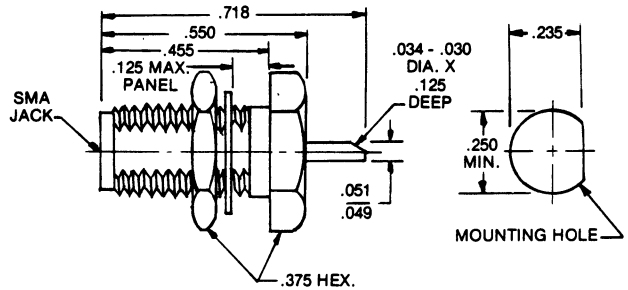

Bulkhead Jack Receptacle

Epoxy Captivated Contact Solder Pot

2970-6002