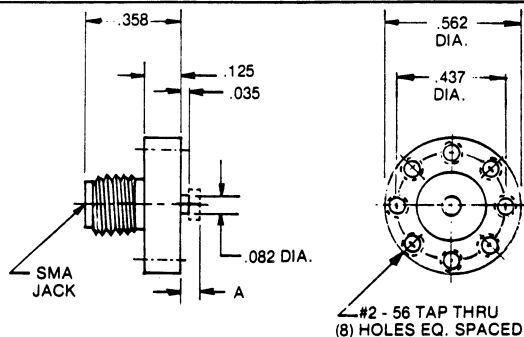

STRIPLINE CONNECTORS

Flange Mount Jack

Part No.	A
2980-6001	.063
2980-6003	.031
2980-6004	.125
2980-6049	.093

Flange Mount Jack

Part No.	A
2983-6001	.063
2983-6003	.031
2983-6004	.125

Flange Mount Plug

Part No.	A
2981-6001	.063
2981-6003	.031
2981-6004	.125

Right Angle Flange Mount Jack

Part No.	A
2982-6001	.063
2982-6003	.031
2982-6004	.125
2982-6021	.093

Flange Mount Jack Brass-Nickel Plated Supplied with Fuzz Button

Part No.	A
2980-0306	.062
2980-0412	.125

**End Launcher Jack
Brass-Nickel Plated**

Part No.	A
2989-0412	.125
2989-0425	.250

**End Launcher Plug
Brass-Nickel Plated**

Part No.	A
2988-0312	.125
2988-0325	.250

**End Launcher Plug
Brass-Nickel Plated**

Part No.	A
2988-0412	.125
2988-0425	.250