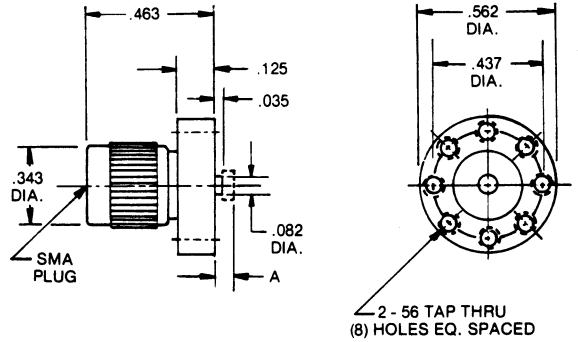

Right Angle Flange Mount Jack

Part No.	A
2982-6001	.063
2982-6003	.031
2982-6004	.125
2982-6021	.093

Flange Mount Jack Brass-Nickel Plated Supplied with Fuzz Button

Part No.	A
2980-0306	.062
2980-0412	.125

STRIPLINE CONNECTORS

**Flange Mount Plug
Brass-Nickel Plated
Supplied with Fuzz Button**

Part No.	A
2981-0306	.062
2981-0412	.125

**End Launcher Jack
Brass-Nickel Plated**

Part No.	A
2989-0312	.125
2989-0325	.250

**End Launcher Jack
Brass-Nickel Plated**

Part No.	A
2989-0412	.125
2989-0425	.250

**End Launcher Plug
Brass-Nickel Plated**

Part No.	A
2988-0312	.125
2988-0325	.250

**End Launcher Plug
Brass-Nickel Plated**

Part No.	A
2988-0412	.125
2988-0425	.250