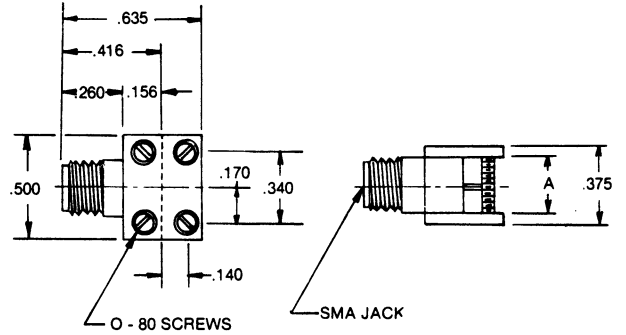

STRIPLINE CONNECTORS

**Flange Mount Plug
Brass-Nickel Plated
Supplied with Fuzz Button**

Part No.	A
2981-0306	.062
2981-0412	.125

**End Launcher Jack
Brass-Nickel Plated**

Part No.	A
2989-0312	.125
2989-0325	.250

**End Launcher Jack
Brass-Nickel Plated**

Part No.	A
2989-0412	.125
2989-0425	.250

**End Launcher Plug
Brass-Nickel Plated**

Part No.	A
2988-0312	.125
2988-0325	.250

**End Launcher Plug
Brass-Nickel Plated**

Part No.	A
2988-0412	.125
2988-0425	.250