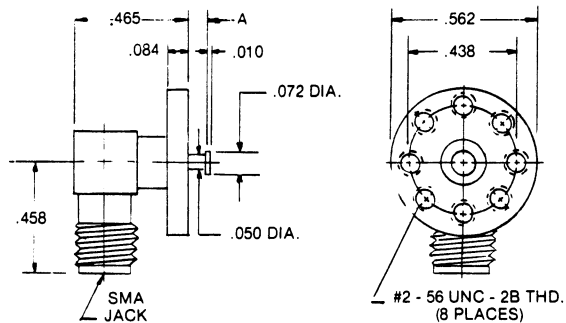

STRIPLINE CONNECTORS

Flange Mount Jack

Part No.	A
2980-6001	.063
2980-6003	.031
2980-6004	.125
2980-6049	.093

Flange Mount Jack

Part No.	A
2983-6001	.063
2983-6003	.031
2983-6004	.125

Flange Mount Plug

Part No.	A
2981-6001	.063
2981-6003	.031
2981-6004	.125

Right Angle Flange Mount Jack

Part No.	A
2982-6001	.063
2982-6003	.031
2982-6004	.125
2982-6021	.093

Flange Mount Jack Brass-Nickel Plated Supplied with Fuzz Button

Part No.	A
2980-0306	.062
2980-0412	.125

**End Launcher Jack
Brass-Nickel Plated**

Part No.	A
2989-0412	.125
2989-0425	.250

**End Launcher Plug
Brass-Nickel Plated**

Part No.	A
2988-0312	.125
2988-0325	.250

**End Launcher Plug
Brass-Nickel Plated**

Part No.	A
2988-0412	.125
2988-0425	.250