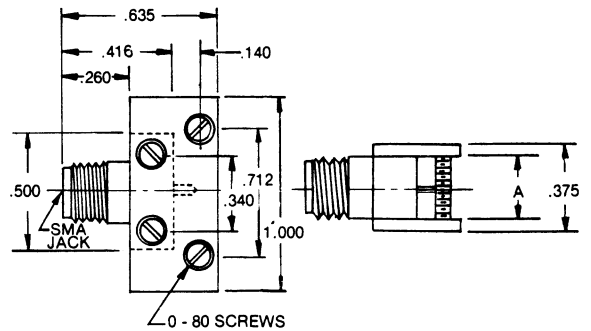

STRIPLINE CONNECTORS

**Flange Mount Plug
Brass-Nickel Plated
Supplied with Fuzz Button**

Part No.	A
2981-0306	.062
2981-0412	.125

**End Launcher Jack
Brass-Nickel Plated**

Part No.	A
2989-0312	.125
2989-0325	.250

**End Launcher Jack
Brass-Nickel Plated**

Part No.	A
2989-0412	.125
2989-0425	.250

**End Launcher Plug
Brass-Nickel Plated**

Part No.	A
2988-0312	.125
2988-0325	.250

**End Launcher Plug
Brass-Nickel Plated**

Part No.	A
2988-0412	.125
2988-0425	.250