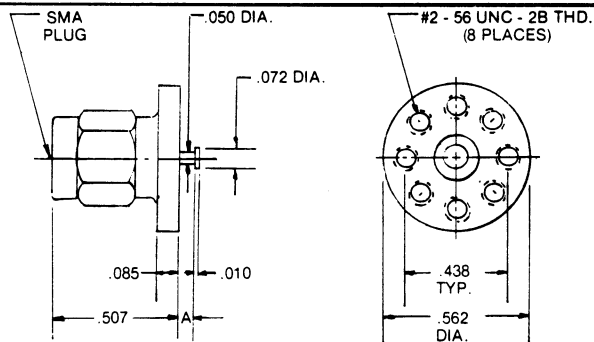

STRIPLINE CONNECTORS

Flange Mount Jack

Part No.	A
2980-6001	.063
2980-6003	.031
2980-6004	.125
2980-6049	.093

Flange Mount Jack

Part No.	A
2983-6001	.063
2983-6003	.031
2983-6004	.125

Flange Mount Plug

Part No.	A
2981-6001	.063
2981-6003	.031
2981-6004	.125

Right Angle Flange Mount Jack

Part No.	A
2982-6001	.063
2982-6003	.031
2982-6004	.125
2982-6021	.093

Flange Mount Jack Brass-Nickel Plated Supplied with Fuzz Button

Part No.	A
2980-0306	.062
2980-0412	.125

Part No.	A
2988-0412	.125
2988-0425	.250