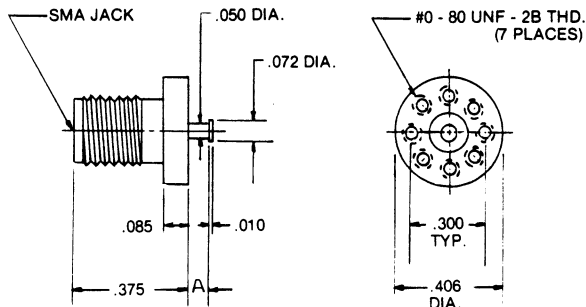

STRIPLINE CONNECTORS

Flange Mount Jack

Part No.	A
2980-6001	.063
2980-6003	.031
2980-6004	.125
2980-6049	.093

Flange Mount Jack

Part No.	A
2983-6001	.063
2983-6003	.031
2983-6004	.125

Flange Mount Plug

Part No.	A
2981-6001	.063
2981-6003	.031
2981-6004	.125

Right Angle Flange Mount Jack

Part No.	A
2982-6001	.063
2982-6003	.031
2982-6004	.125
2982-6021	.093

Flange Mount Jack Brass-Nickel Plated Supplied with Fuzz Button

Part No.	A
2980-0306	.062
2980-0412	.125

**End Launcher Jack
Brass-Nickel Plated**

Part No.	A
2989-0412	.125
2989-0425	.250

**End Launcher Plug
Brass-Nickel Plated**

Part No.	A
2988-0312	.125
2988-0325	.250

**End Launcher Plug
Brass-Nickel Plated**

Part No.	A
2988-0412	.125
2988-0425	.250