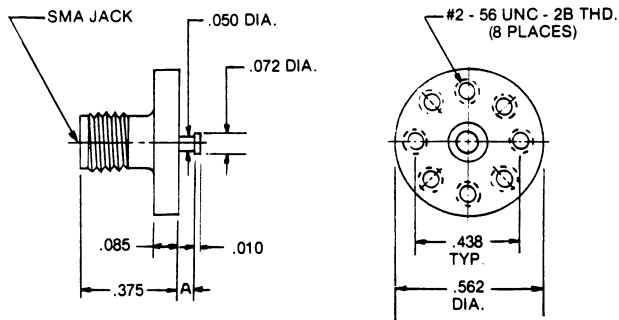

STRIPLINE CONNECTORS

Flange Mount Jack

Part No.	A
2980-6001	.063
2980-6003	.031
2980-6004	.125
2980-6049	.093

Flange Mount Jack

Part No.	A
2983-6001	.063
2983-6003	.031
2983-6004	.125

Flange Mount Plug

Part No.	A
2981-6001	.063
2981-6003	.031
2981-6004	.125

Right Angle Flange Mount Jack

Part No.	A
2982-6001	.063
2982-6003	.031
2982-6004	.125
2982-6021	.093

Flange Mount Jack Brass-Nickel Plated Supplied with Fuzz Button

Part No.	A
2980-0306	.062
2980-0412	.125

**End Launcher Jack
Brass-Nickel Plated**

Part No.	A
2989-0412	.125
2989-0425	.250

**End Launcher Plug
Brass-Nickel Plated**

Part No.	A
2988-0312	.125
2988-0325	.250

**End Launcher Plug
Brass-Nickel Plated**

Part No.	A
2988-0412	.125
2988-0425	.250