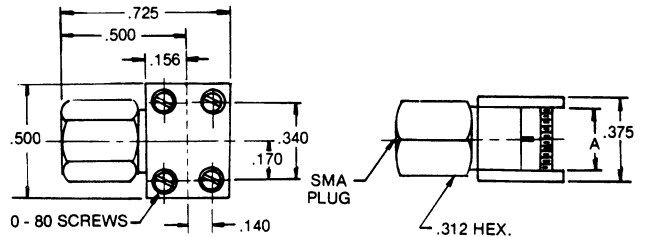

Part No.	A
2988-0312	.125
2988-0325	.250

**End Launcher Plug
Brass-Nickel Plated**