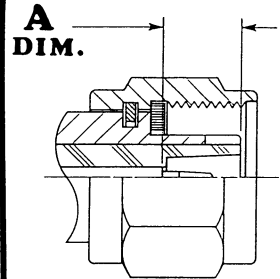

MODEL NO. TK-TMP	A	LIMITS	.209/.212
		DIAL GRADUATIONS	.0001
	CONNECTOR TYPE	MALE TEST PLUG	
MILITARY SPECIFICATION		NONE