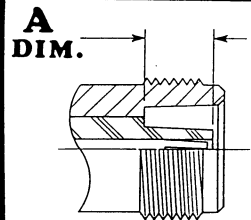

MODEL NO. TK-TFD	A	LIMITS	.205/.208
		DIAL GRADUATIONS	.0001
	CONNECTOR TYPE	FEMALE TEST JACK	
MILITARY SPECIFICATION		NONE