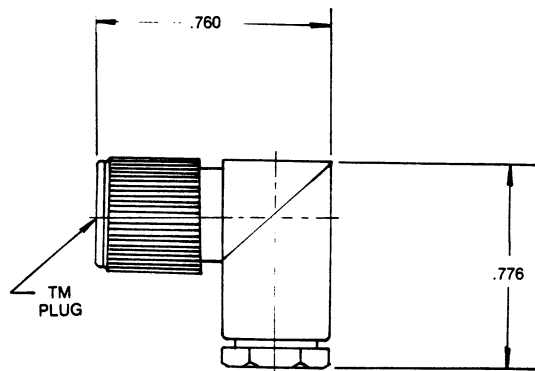

TM SERIES PLUG TYPE CONNECTORS

TM Cable Plugs Clamp Type

Part No.	A	RG Cable
3000-0001	.780	178, 196
3001-0001	.780	180
3003-0001	.780	55, 58, 141,
*3003-0007	.792	142, 223
3005-0001	.780	122, 195
3006-0001	.780	174, 179A, 187, 188

TM Cable Plug Direct Solder .141 Semi-rigid Cable

3009-0001

TM Right Angle Plugs Clamp Type

Part No.	RG Cable
3010-0001	122, 195
3011-0001	174, 179A, 187, 188
3014-0001	178, 196
3015-0001	161, 179
3016-0001	180
3017-0001	55, 58, 141, 142, 223

TM Right Angle Plug Clamp Type .141 Semi-rigid Cable

3019-0001