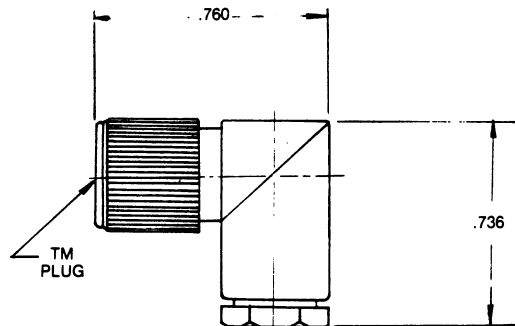

TM Right Angle Plugs Clamp Type

Part No.	RG Cable
3010-0001	122, 195
3011-0001	174, 179A, 187, 188
3014-0001	178, 196
3015-0001	161, 179
3016-0001	180
3017-0001	55, 58, 141, 142, 223

TM Right Angle Plug Clamp Type .141 Semi-rigid Cable

3019-0001