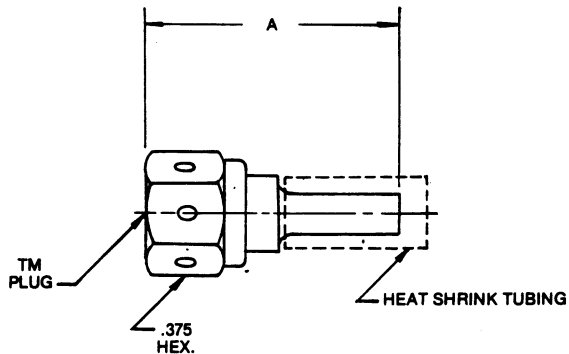

TM SERIES PLUG TYPE CONNECTORS

TM Crimp Plugs

Part No.	Dim	
	A	RG Cables
3003-0009	.975	55, 142, 223
3003-0013	.975	58, 141, 303
3006-0011	.687	174, 179A, 187, 188