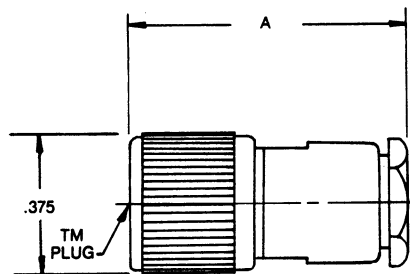

### TM Cable Plugs Clamp Type

Part No.	A	RG Cable
3000-0001	.780	178, 196
3001-0001	.780	180
3003-0001	.780	55, 58, 141,
*3003-0007	.792	142, 223
3005-0001	.780	122, 195
3006-0001	.780	174, 179A, 187, 188

### TM Cable Plug Direct Solder .141 Semi-rigid Cable

3009-0001