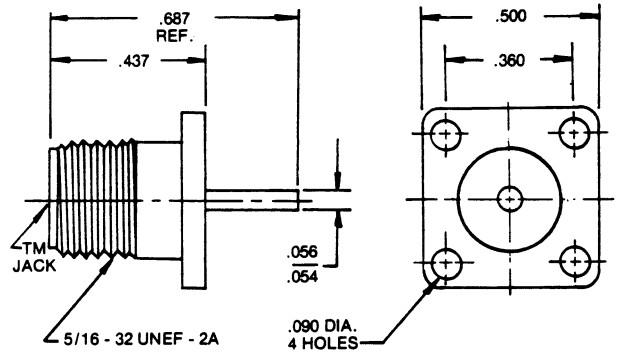

TM SERIES PANEL RECEPTACLES

TM Panel Receptacle

3051-0001

TM Panel Plug Receptacle

3053-0001

TM Right Angle Jack Panel Receptacle

3054-0001

TM SERIES BULKHEAD RECEPTACLES

TM Bulkhead Jack Receptacle

Part No.	A	B	C
3055-0001	.408	.500	.093
3056-0001	.453	.406	.125

TM SERIES BULKHEAD RECEPTACLES

TM Bulkhead Jack Receptacle

Part No.	A
3057-0001	.805
*3057-0003	.833

TM Bulkhead Jack Hermetically Sealed Receptacle

3058-0001

TM Right Angle Bulkhead Jack Receptacle

3059-0001

TM IN SERIES ADAPTERS

Bulkhead Adapter Jack/ Jack

3062-0001