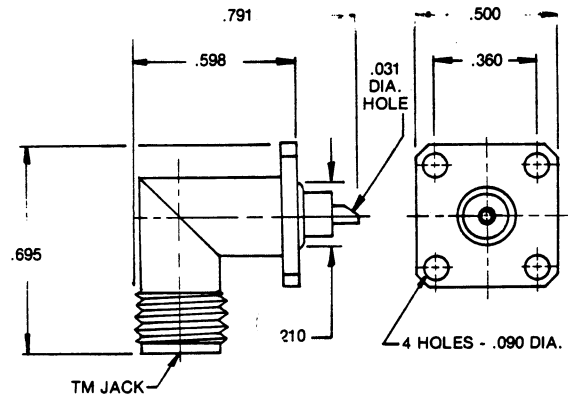

TM SERIES PANEL RECEPTACLES

TM Panel Receptacle

3051-0001

TM Panel Plug Receptacle

3053-0001

TM Right Angle Jack Panel Receptacle

3054-0001

TM SERIES BULKHEAD RECEPTACLES

TM Bulkhead Jack Receptacle

Part No.	A	B	C
3055-0001	.408	.500	.093
3056-0001	.453	.406	.125

TM SERIES BULKHEAD RECEPTACLES

TM Bulkhead Jack Receptacle

Part No.	A
3057-0001	.805
*3057-0003	.833

TM Bulkhead Jack Hermetically Sealed Receptacle

3058-0001

TM Right Angle Bulkhead Jack Receptacle

3059-0001

TM IN SERIES ADAPTERS

Bulkhead Adapter Jack/ Jack

3062-0001