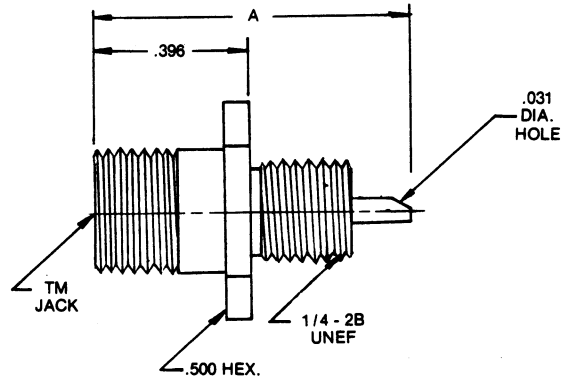

TM Bulkhead Jack Receptacle

Part No.	A	B	C
3055-0001	.408	.500	.093
3056-0001	.453	.406	.125

TM SERIES BULKHEAD RECEPTACLES

TM Bulkhead Jack Receptacle

Part No.	A
3057-0001	.805
*3057-0003	.833

TM Bulkhead Jack Hermetically Sealed Receptacle

3058-0001

TM Right Angle Bulkhead Jack Receptacle

3059-0001

TM IN SERIES ADAPTERS

Bulkhead Adapter Jack/ Jack

3062-0001