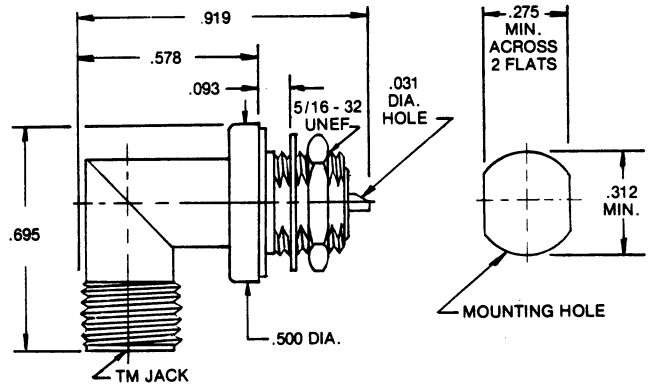

TM Bulkhead Jack Receptacle

Part No.	A	B	C
3055-0001	.408	.500	.093
3056-0001	.453	.406	.125

TM SERIES BULKHEAD RECEPTACLES

TM Bulkhead Jack Receptacle

Part No.	A
3057-0001	.805
*3057-0003	.833

TM Bulkhead Jack Hermetically Sealed Receptacle

3058-0001

TM Right Angle Bulkhead Jack Receptacle

3059-0001

TM IN SERIES ADAPTERS

Bulkhead Adapter Jack/ Jack

3062-0001