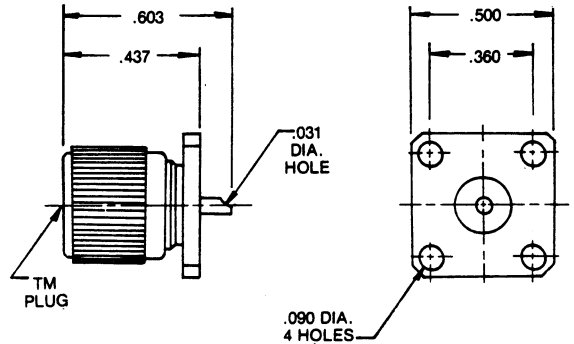

TM SERIES PANEL RECEPTACLES

TM Panel Receptacle

3051-0001

TM Panel Plug Receptacle

3053-0001

TM Right Angle Jack Panel Receptacle

3054-0001

TM SERIES BULKHEAD RECEPTACLES

TM Bulkhead Jack Receptacle

Part No.	A	B	C
3055-0001	.408	.500	.093
3056-0001	.453	.406	.125

TM SERIES BULKHEAD RECEPTACLES

TM Bulkhead Jack Receptacle

Part No.	A
3057-0001	.805
*3057-0003	.833

TM Bulkhead Jack Hermetically Sealed Receptacle

3058-0001

TM Right Angle Bulkhead Jack Receptacle

3059-0001

TM IN SERIES ADAPTERS

Bulkhead Adapter Jack/ Jack

3062-0001