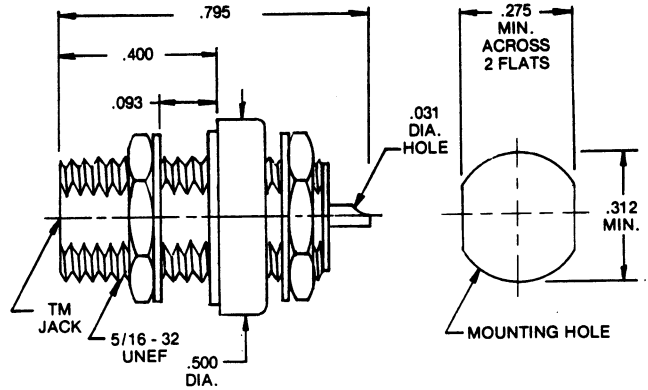

TM Bulkhead Jack Receptacle

Part No.	A	B	C
3055-0001	.408	.500	.093
3056-0001	.453	.406	.125

TM SERIES BULKHEAD RECEPTACLES

TM Bulkhead Jack Receptacle

Part No.	A
3057-0001	.805
*3057-0003	.833

TM Bulkhead Jack Hermetically Sealed Receptacle

3058-0001

TM Right Angle Bulkhead Jack Receptacle

3059-0001

TM IN SERIES ADAPTERS

Bulkhead Adapter Jack/ Jack

3062-0001