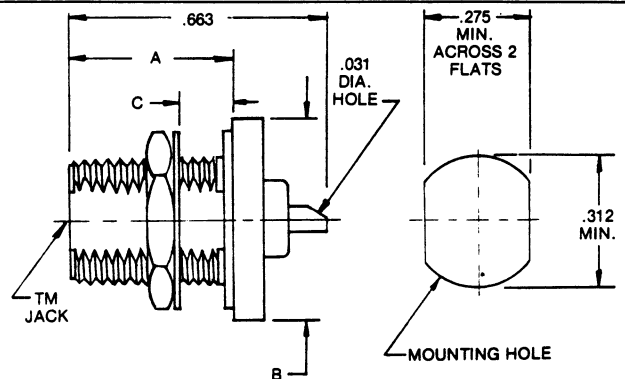

TM SERIES PANEL RECEPTACLES

TM Panel Receptacle

3051-0001

TM Panel Plug Receptacle

3053-0001

TM Right Angle Jack Panel Receptacle

3054-0001

TM SERIES BULKHEAD RECEPTACLES

TM Bulkhead Jack Receptacle

Part No.	A	B	C
3055-0001	.408	.500	.093
3056-0001	.453	.406	.125

TM SERIES BULKHEAD RECEPTACLES

TM Bulkhead Jack Receptacle

Part No.	A
3057-0001	.805
*3057-0003	.833

TM Bulkhead Jack Hermetically Sealed Receptacle

3058-0001

TM Right Angle Bulkhead Jack Receptacle

3059-0001

TM IN SERIES ADAPTERS

Bulkhead Adapter Jack/ Jack

3062-0001