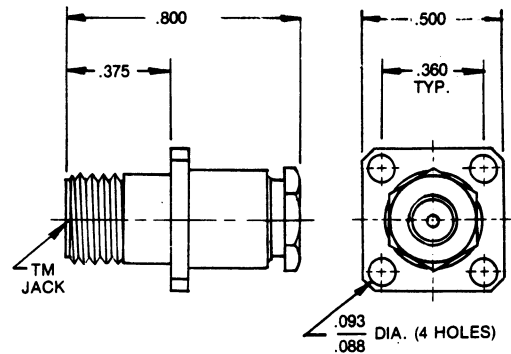

## TM SERIES JACK TYPE CONNECTORS

**TM Bulkhead Jack  
Clamp Type**

Part No.	RG Cable
3030-0001	122, 195
3031-0001	174, 179A, 187, 188

**TM Panel Mount Jack  
Clamp Type**

Part No.	RG Cable
3028-0001	122, 195
3029-0001	174, 179A, 187, 188
3035-0001	55, 58, 141, 142, 223
3044-0001	178, 196

## TM SERIES PANEL RECEPTACLES

**TM Panel Jack Receptacle**

Part No.	A
3050-0001	.090
3050-0009	#3-56

**TM Panel Receptacle  
Hermetically Sealed**

3052-0001