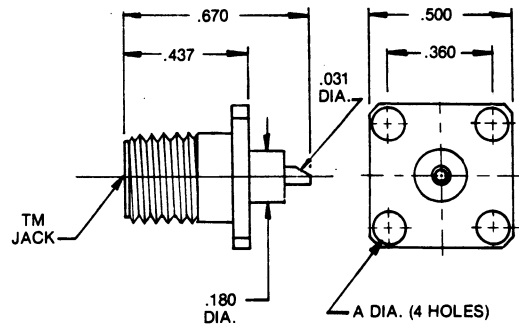

## TM SERIES JACK TYPE CONNECTORS

**TM Bulkhead Jack  
Clamp Type**

Part No.	RG Cable
3030-0001	122, 195
3031-0001	174, 179A, 187, 188

**TM Panel Mount Jack  
Clamp Type**

Part No.	RG Cable
3028-0001	122, 195
3029-0001	174, 179A, 187, 188
3035-0001	55, 58, 141, 142, 223
3044-0001	178, 196

## TM SERIES PANEL RECEPTACLES

**TM Panel Jack Receptacle**

Part No.	A
3050-0001	.090
3050-0009	#3-56

**TM Panel Receptacle  
Hermetically Sealed**

3052-0001