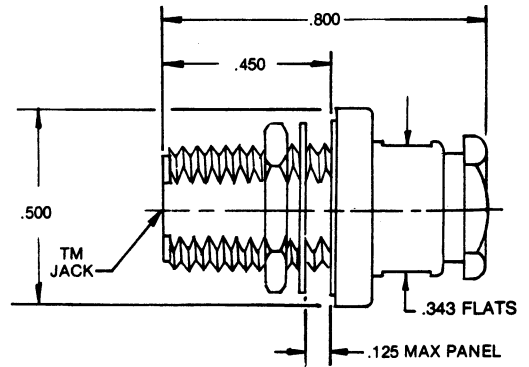

## TM SERIES JACK TYPE CONNECTORS

**TM Bulkhead Jack  
Clamp Type**

Part No.	RG Cable
3030-0001	122, 195
3031-0001	174, 179A, 187, 188

**TM Panel Mount Jack  
Clamp Type**

Part No.	RG Cable
3028-0001	122, 195
3029-0001	174, 179A, 187, 188
3035-0001	55, 58, 141, 142, 223
3044-0001	178, 196

## TM SERIES PANEL RECEPTACLES

**TM Panel Jack Receptacle**

Part No.	A
3050-0001	.090
3050-0009	#3-56

**TM Panel Receptacle  
Hermetically Sealed**

3052-0001