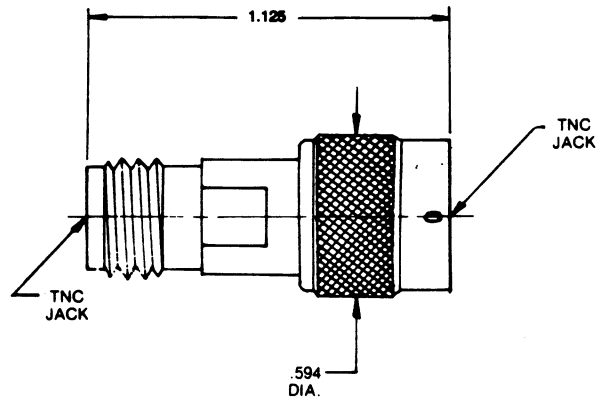

**Panel Mount Adapter  
Jack/ Jack**

4130-0001

# TNC IN SERIES ADAPTERS

**Adapter  
Plug/Jack**  
4133-0002

**Adapter  
Plug/Plug**  
4133-0001

**Right Angle  
Adapter  
Jack/Plug**  
4134-0001

**Tee Adapter  
Jack/Plug/Jack**  
4135-0001