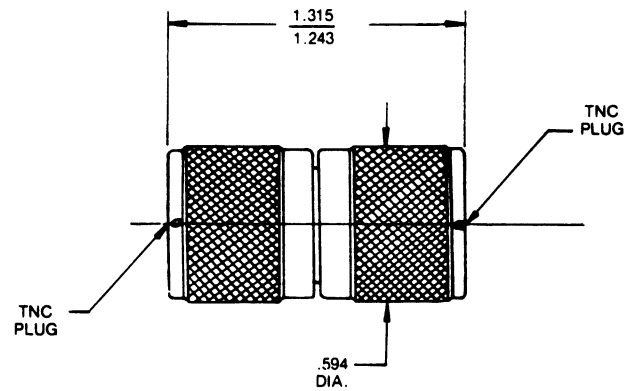

**Panel Mount Adapter  
Jack/ Jack**

4130-0001

# TNC IN SERIES ADAPTERS

**Adapter  
Plug/Jack**  
4133-0002

**Adapter  
Plug/Plug**  
4133-0001

**Right Angle  
Adapter  
Jack/Plug**  
4134-0001

**Tee Adapter  
Jack/Plug/Jack**  
4135-0001