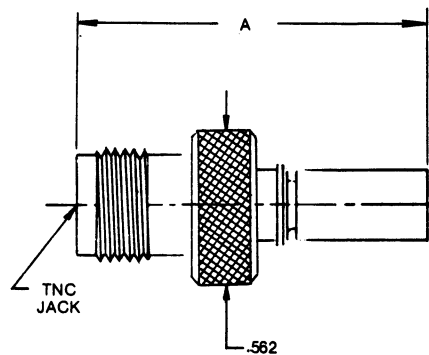

TNC SERIES CRIMP TYPE CONNECTORS

Flexible Cable Crimp Type

Non-Captive Contact

Part No.	RG Cable
4000-0010	55, 142, 223
4000-0011	58, 141, 303
4008-0005	143, 304

Flexible Cable Right Angle Crimp

Non Captive Contact

Part No.	RG Cable
4093-0004	55, 142, 223
4093-0005	58, 141, 303

Flexible Cable Crimp Type

Non Captive Contact

Part No.	A	RG Cables
4025-0010	1.200	55, 142, 223
4025-0011	1.300	58, 141, 303
4034-0005	1.300	143, 304

Flexible Cable Bulkhead Crimp

Non Captive Contact

Part No.	RG Cable
4113-0010	55, 142, 223
4113-0011	58, 141, 303