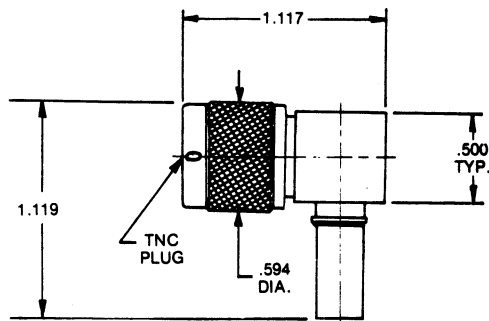

TNC SERIES CRIMP TYPE CONNECTORS

Flexible Cable Crimp Type

Non-Captive Contact

Part No.	RG Cable
4000-0010	55, 142, 223
4000-0011	58, 141, 303
4008-0005	143, 304

Flexible Cable Right Angle Crimp

Non Captive Contact

Part No.	RG Cable
4093-0004	55, 142, 223
4093-0005	58, 141, 303

Flexible Cable Crimp Type

Non Captive Contact

Part No.	A	RG Cables
4025-0010	1.200	55, 142, 223
4025-0011	1.300	58, 141, 303
4034-0005	1.300	143, 304

Flexible Cable Bulkhead Crimp

Non Captive Contact

Part No.	RG Cable
4113-0010	55, 142, 223
4113-0011	58, 141, 303