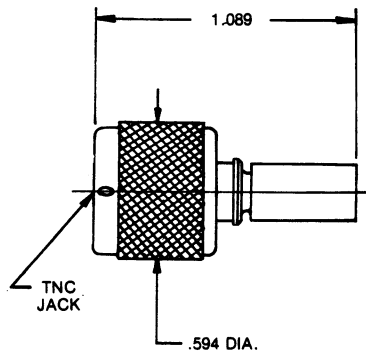

TNC SERIES CRIMP TYPE CONNECTORS

Flexible Cable Crimp Type

Non-Captive Contact

Part No.	RG Cable
4000-0010	55, 142, 223
4000-0011	58, 141, 303
4008-0005	143, 304

Flexible Cable Right Angle Crimp

Non Captive Contact

Part No.	RG Cable
4093-0004	55, 142, 223
4093-0005	58, 141, 303

Flexible Cable Crimp Type

Non Captive Contact

Part No.	A	RG Cables
4025-0010	1.200	55, 142, 223
4025-0011	1.300	58, 141, 303
4034-0005	1.300	143, 304

Flexible Cable Bulkhead Crimp

Non Captive Contact

Part No.	RG Cable
4113-0010	55, 142, 223
4113-0011	58, 141, 303