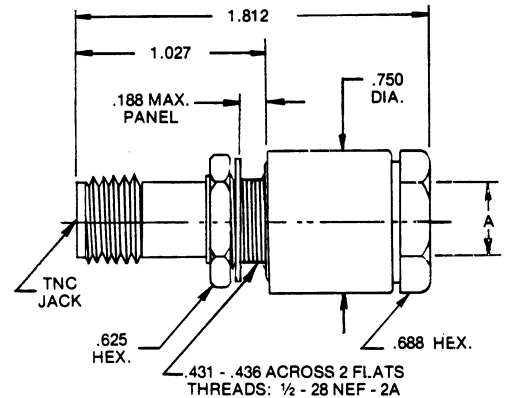

## Flexible Cable Panel Type

Captive Contact

Part No.	A	RG Cable
4044-0004	.219-.229	55, 58, 141, 142, 223
4047-0002	.108-.112	174, 179A, 187, 188

# TNC SERIES JACK TYPE CONNECTORS

**Flexible Cable  
Panel Type  
Non-Captive Contact**

Part No.	A	RG Cable
4049-0001	.338-.348	5, 143, 212, 222
*4049-0002	-	212, 222
4051-0001	.412-.425	115
*4051-0002	-	-
*4052-0002	.437-.447	9, 87, 214, 225

**Flexible Cable  
Bulkhead  
Captive Contact**

Part No.	A	RG Cable
*4118-0003	.421-.425	115
4119-0003	.338-.348	5, 143, 212, 222
4120-0003	.437-.447	9, 87, 214, 225
*4118-0002	.421-.425	115
4119-0002	.338-.348	5, 143, 217, 222
4120-0002	.437-.447	9, 87, 214, 225

**Flexible Cable  
Right Angle  
Non Captive Contact**

Part No.	A	RG Cables
4042-0002	.219-.229	55, 58, 141, 142, 223
4043-0001	.254-.260	59, 62, 71

**Flexible Cable  
Right Angle  
Captive Contact**

Part No.	A	RG Cable
4042-0003	.219-.229	55, 58, 141, 142, 223