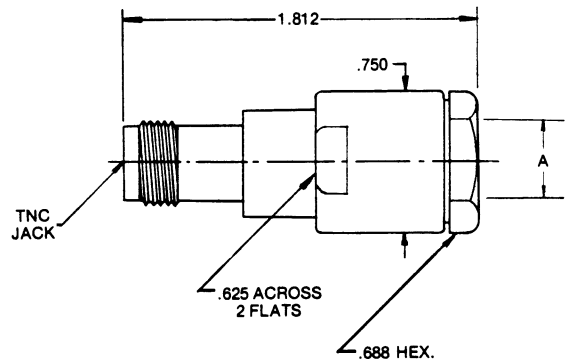

Flexible Cable Captive Contact

Part No.	A	RG Cables
4032-0005	.437-.447	9, 87, 214, 225
4033-0003	.421-.425	115
4034-0004	.338-.348	5, 143, 212, 222