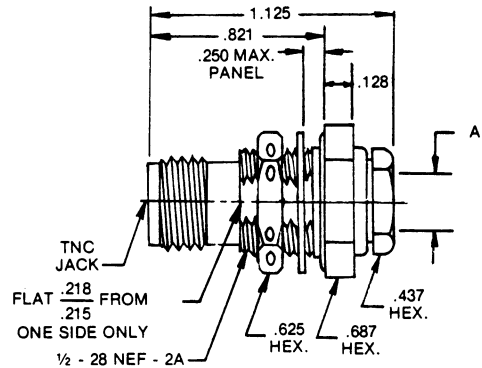

## Flexible Cable Bulkhead Jacks

Non Captive Contact

Part No.	A	RG Cable
4113-0002	.219-.229	55, 58, 141, 142, 223
4114-0001	.254-.260	59, 62, 71
4115-0001	.144-.149	180
4116-0001	.108-.112	174, 179A, 187, 188
4117-0001	.175-.180	122, 195
4121-0001	.175-.180	303

## Flexible Cable Bulkhead

Captive Contact

Part No.	A	RG Cable
4113-0003	.219-.229	55, 58, 141, 142, 223
4114-0002	.254-.260	59, 62, 71