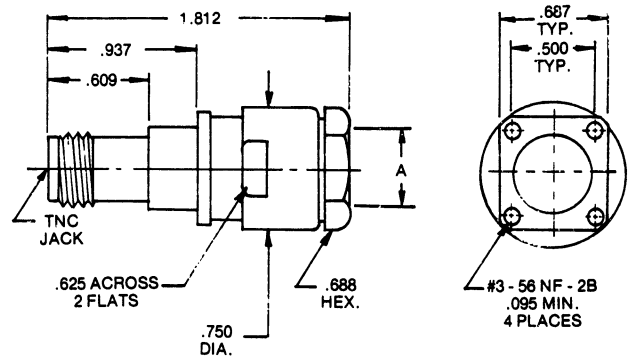

## Flexible Cable Panel Type

Non Captive Contact

Part No.	A	RG Cable
4044-0002	.219-.229	55, 58, 141, 142, 223
4045-0001	.254-.260	59, 62, 71
4046-0001	.144-.149	180
4047-0001	.108-.112	174, 179A, 187, 188
4048-0001	.175-.180	122, 195

## Flexible Cable Panel Type

Captive Contact

Part No.	A	RG Cable
4044-0004	.219-.229	55, 58, 141, 142, 223
4047-0002	.108-.112	174, 179A, 187, 188

# TNC SERIES JACK TYPE CONNECTORS

**Flexible Cable  
Panel Type  
Non-Captive Contact**

Part No.	A	RG Cable
4049-0001	.338-.348	5, 143, 212, 222
*4049-0002	-	212, 222
4051-0001	.412-.425	115
*4051-0002	-	-
*4052-0002	.437-.447	9, 87, 214, 225