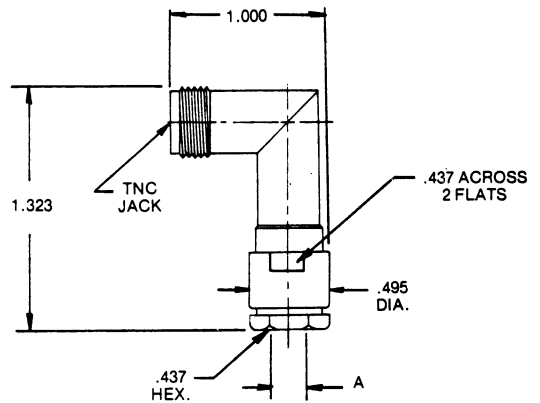

**Flexible Cable
Right Angle
Captive Contact**

Part No.	A	RG Cable
4042-0003	.219-.229	55, 58, 141, 142, 223