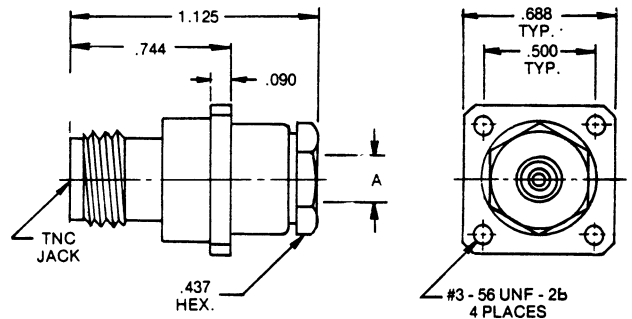

## Flexible Cable Bulkhead

Captive Contact

Part No.	A	RG Cable
4113-0003	.219-.229	55, 58, 141, 142, 223
4114-0002	.254-.260	59, 62, 71

## Flexible Cable Panel Type

Non Captive Contact

Part No.	A	RG Cable
4044-0002	.219-.229	55, 58, 141, 142, 223
4045-0001	.254-.260	59, 62, 71
4046-0001	.144-.149	180
4047-0001	.108-.112	174, 179A, 187, 188
4048-0001	.175-.180	122, 195

## Flexible Cable Panel Type

Captive Contact

Part No.	A	RG Cable
4044-0004	.219-.229	55, 58, 141, 142, 223
4047-0002	.108-.112	174, 179A, 187, 188

# TNC SERIES JACK TYPE CONNECTORS

**Flexible Cable  
Panel Type  
Non-Captive Contact**

Part No.	A	RG Cable
4049-0001	.338-.348	5, 143, 212, 222
*4049-0002	-	212, 222
4051-0001	.412-.425	115
*4051-0002	-	-
*4052-0002	.437-.447	9, 87, 214, 225