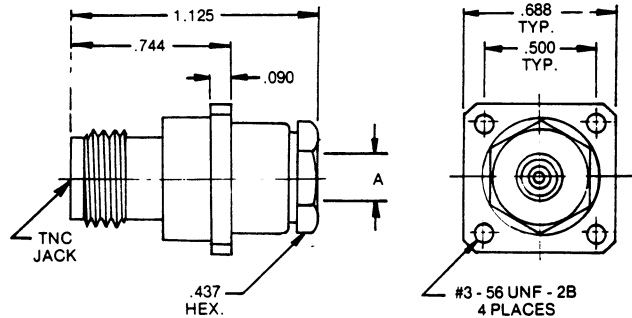

## Flexible Cable Bulkhead Jacks

Non Captive Contact

Part No.	A	RG Cable
4113-0002	.219-.229	55, 58, 141, 142, 223
4114-0001	.254-.260	59, 62, 71
4115-0001	.144-.149	180
4116-0001	.108-.112	174, 179A, 187, 188
4117-0001	.175-.180	122, 195
4121-0001	.175-.180	303

## Flexible Cable Bulkhead

Captive Contact

Part No.	A	RG Cable
4113-0003	.219-.229	55, 58, 141, 142, 223
4114-0002	.254-.260	59, 62, 71

## Flexible Cable Panel Type

Non Captive Contact

Part No.	A	RG Cable
4044-0002	.219-.229	55, 58, 141, 142, 223
4045-0001	.254-.260	59, 62, 71
4046-0001	.144-.149	180
4047-0001	.108-.112	174, 179A, 187, 188
4048-0001	.175-.180	122, 195