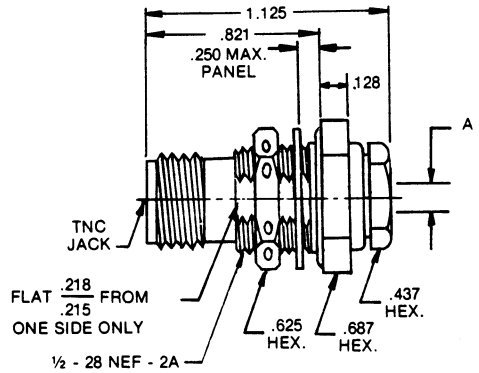

Flexible Cable Bulkhead Jacks

Non Captive Contact

Part No.	A	RG Cable
4113-0002	.219-.229	55, 58, 141, 142, 223
4114-0001	.254-.260	59, 62, 71
4115-0001	.144-.149	180
4116-0001	.108-.112	174, 179A, 187, 188
4117-0001	.175-.180	122, 195
4121-0001	.175-.180	303