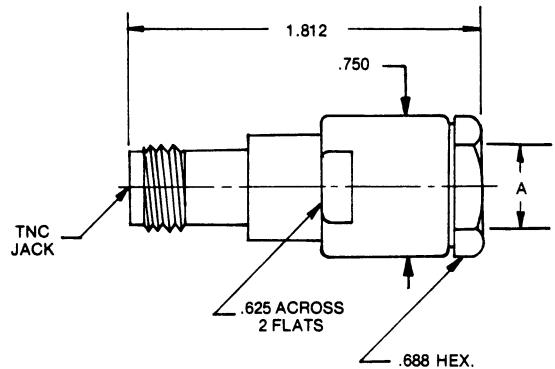

Flexible Cable Clamp Type Captive Contact

Part No.	A	RG Cables
4032-0002	.437-.447	9, 27, 214, 225
4033-0002	.421-.425	115
4034-0002	.338-.348	5, 163, 212, 222