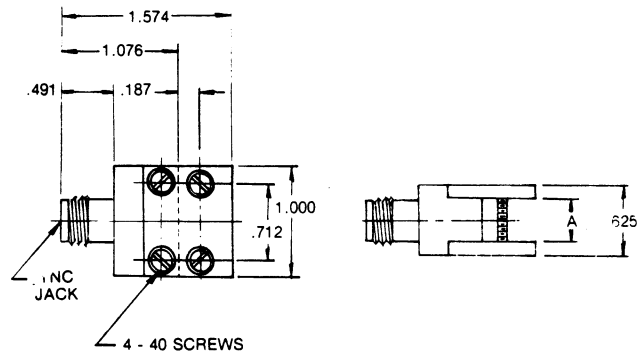

STRIPLINE CONNECTORS

Right Angle Jack

Brass-Nickel Plated
Supplied with Fuzz Button

Part No.	A
4080-0306	.062
4080-0412	.125

Right Angle Plug

Brass-Nickel Plated
Supplied with Fuzz Button

Part No.	A
4081-0306	.062
4081-0412	.125

Jack End Launcher

Brass-Nickel
Plated

Part No.	A
4089-0312	.125
4089-0325	.250
4089-0337	.375

Plug End Launcher

Brass-Nickel
Plated

Part No.	A
4088-0312	.125
4088-0325	.250
4088-0337	.375