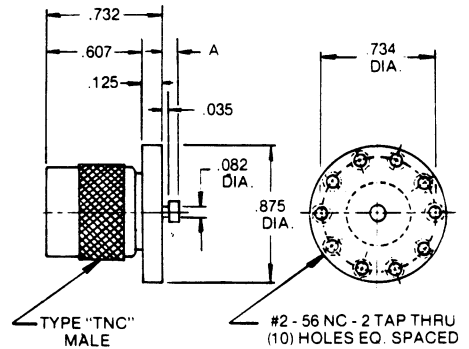

STRIPLINE CONNECTORS

Right Angle Jack

Brass-Nickel Plated
Supplied with Fuzz Button

Part No.	A
4080-0306	.062
4080-0412	.125

Right Angle Plug

Brass-Nickel Plated
Supplied with Fuzz Button

Part No.	A
4081-0306	.062
4081-0412	.125

Jack End Launcher

Brass-Nickel
Plated

Part No.	A
4089-0312	.125
4089-0325	.250
4089-0337	.375

Plug End Launcher

Brass-Nickel
Plated

Part No.	A
4088-0312	.125
4088-0325	.250
4088-0337	.375