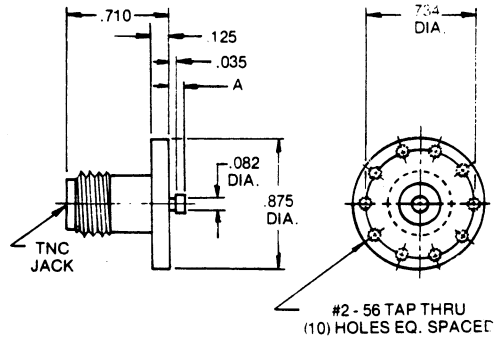

STRIPLINE CONNECTORS

Right Angle Jack

Brass-Nickel Plated
Supplied with Fuzz Button

Part No.	A
4080-0306	.062
4080-0412	.125

Right Angle Plug

Brass-Nickel Plated
Supplied with Fuzz Button

Part No.	A
4081-0306	.062
4081-0412	.125

Jack End Launcher

Brass-Nickel
Plated

Part No.	A
4089-0312	.125
4089-0325	.250
4089-0337	.375

Plug End Launcher

Brass-Nickel
Plated

Part No.	A
4088-0312	.125
4088-0325	.250
4088-0337	.375