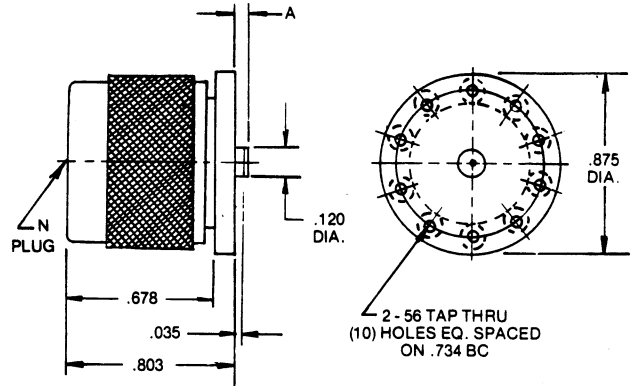

N SERIES STRIPLINE CONNECTORS

Type N Female Right Angle Connector

Brass-Nickel Plated
Supplied with Fuzz Button

Part No.	A
5080-0306	.062
5080-0412	.125

Type N Plug Right Angle Connector

Brass-Nickel Plated
Supplied with Fuzz Button

Part No.	A
5081-0306	.062
5081-0412	.125

Type N Jack End Connector Brass-Nickel Plated

Part No.	A
5089-0312	.125
5089-0325	.250
5089-0337	.375

Type N Plug End Connector Brass-Nickel Plated

Part No.	A
5088-0312	.125
5088-0325	.250
5088-0337	.375