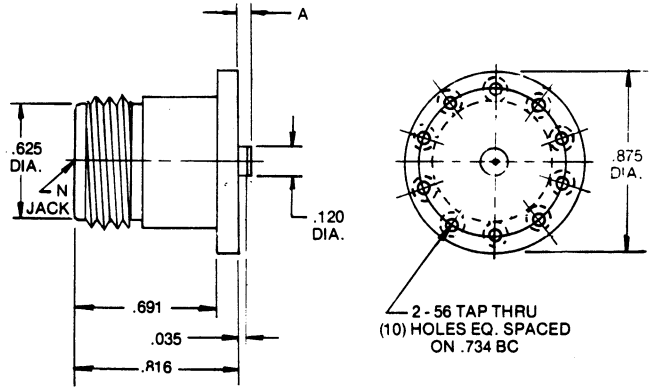

N SERIES STRIPLINE CONNECTORS

Type N Female Right Angle Connector

Brass-Nickel Plated
Supplied with Fuzz Button

Part No.	A
5080-0306	.062
5080-0412	.125

Type N Plug Right Angle Connector

Brass-Nickel Plated
Supplied with Fuzz Button

Part No.	A
5081-0306	.062
5081-0412	.125

Type N Jack End Connector Brass-Nickel Plated

Part No.	A
5089-0312	.125
5089-0325	.250
5089-0337	.375

Type N Plug End Connector Brass-Nickel Plated

Part No.	A
5088-0312	.125
5088-0325	.250
5088-0337	.375