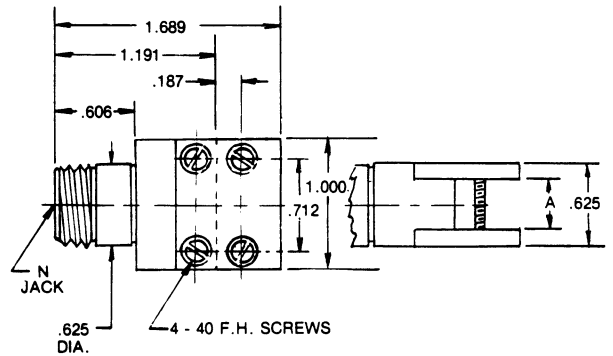

N SERIES STRIPLINE CONNECTORS

Type N Female Right Angle Connector

Brass-Nickel Plated
Supplied with Fuzz Button

Part No.	A
5080-0306	.062
5080-0412	.125

Type N Plug Right Angle Connector

Brass-Nickel Plated
Supplied with Fuzz Button

Part No.	A
5081-0306	.062
5081-0412	.125

Type N Jack End Connector Brass-Nickel Plated

Part No.	A
5089-0312	.125
5089-0325	.250
5089-0337	.375

Type N Plug End Connector Brass-Nickel Plated

Part No.	A
5088-0312	.125
5088-0325	.250
5088-0337	.375