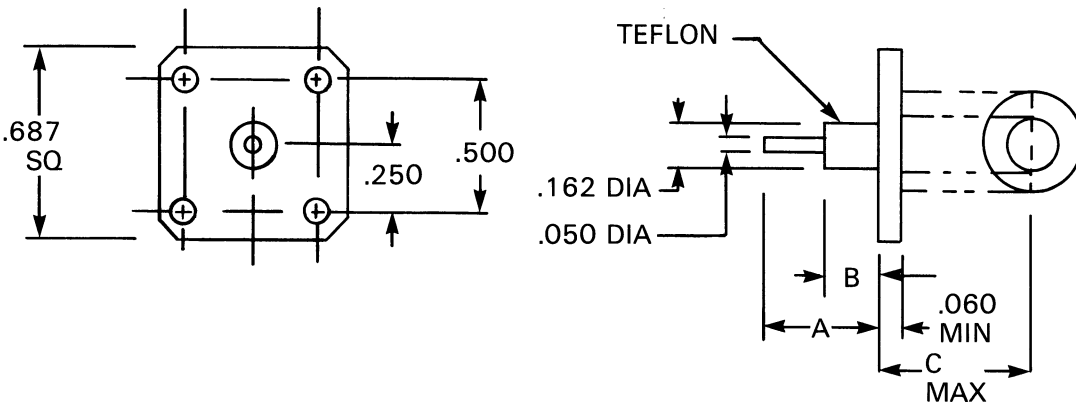

ASI UNIFLANGE™ CONNECTORS

DIMENSIONS			CATALOG NO PART NO			
A	B	C	TNC	BNC	SMA	N
.375	.175	.750 BNC	*UC-TNC	*UC-BNC	*UC-M	*UC-N
		.750 N	D1258000N091-9	D1058-000N091	2950-6371SF	D1158000N091
.23	.11	.727 TNC	D1258000N091-10	D1058-000N091-1	S/M2950-6479SF	D1158000N091-1
		.375 SMA				
.375	.320	.759 BNC	*TC-TNC	*TC-BNC	*TC-M	TC-N
		.759 N				
.375	.320	.727 TNC				5050-0040
		.400 SMA				
.425	.375	.750 BNC	*UNI-T	*UNI-B	*UNI-M	*UNI-N
		.736 N				*5050-0064
.425	.375	.727 TNC				
		.375 SMA				
.440	.380	.750 BNC				
		.736 N				5050-0062
.440	.380	.727 TNC				
		.375 SMA				
.460	.260	.750 BNC				
		.736 N				5050-0045
.460	.260	.727 TNC				
		.375 SMA				
.500	.250	.750 BNC				
		.736 N				
.500	.250	.727 TNC				
		.375 SMA			2951-6080	